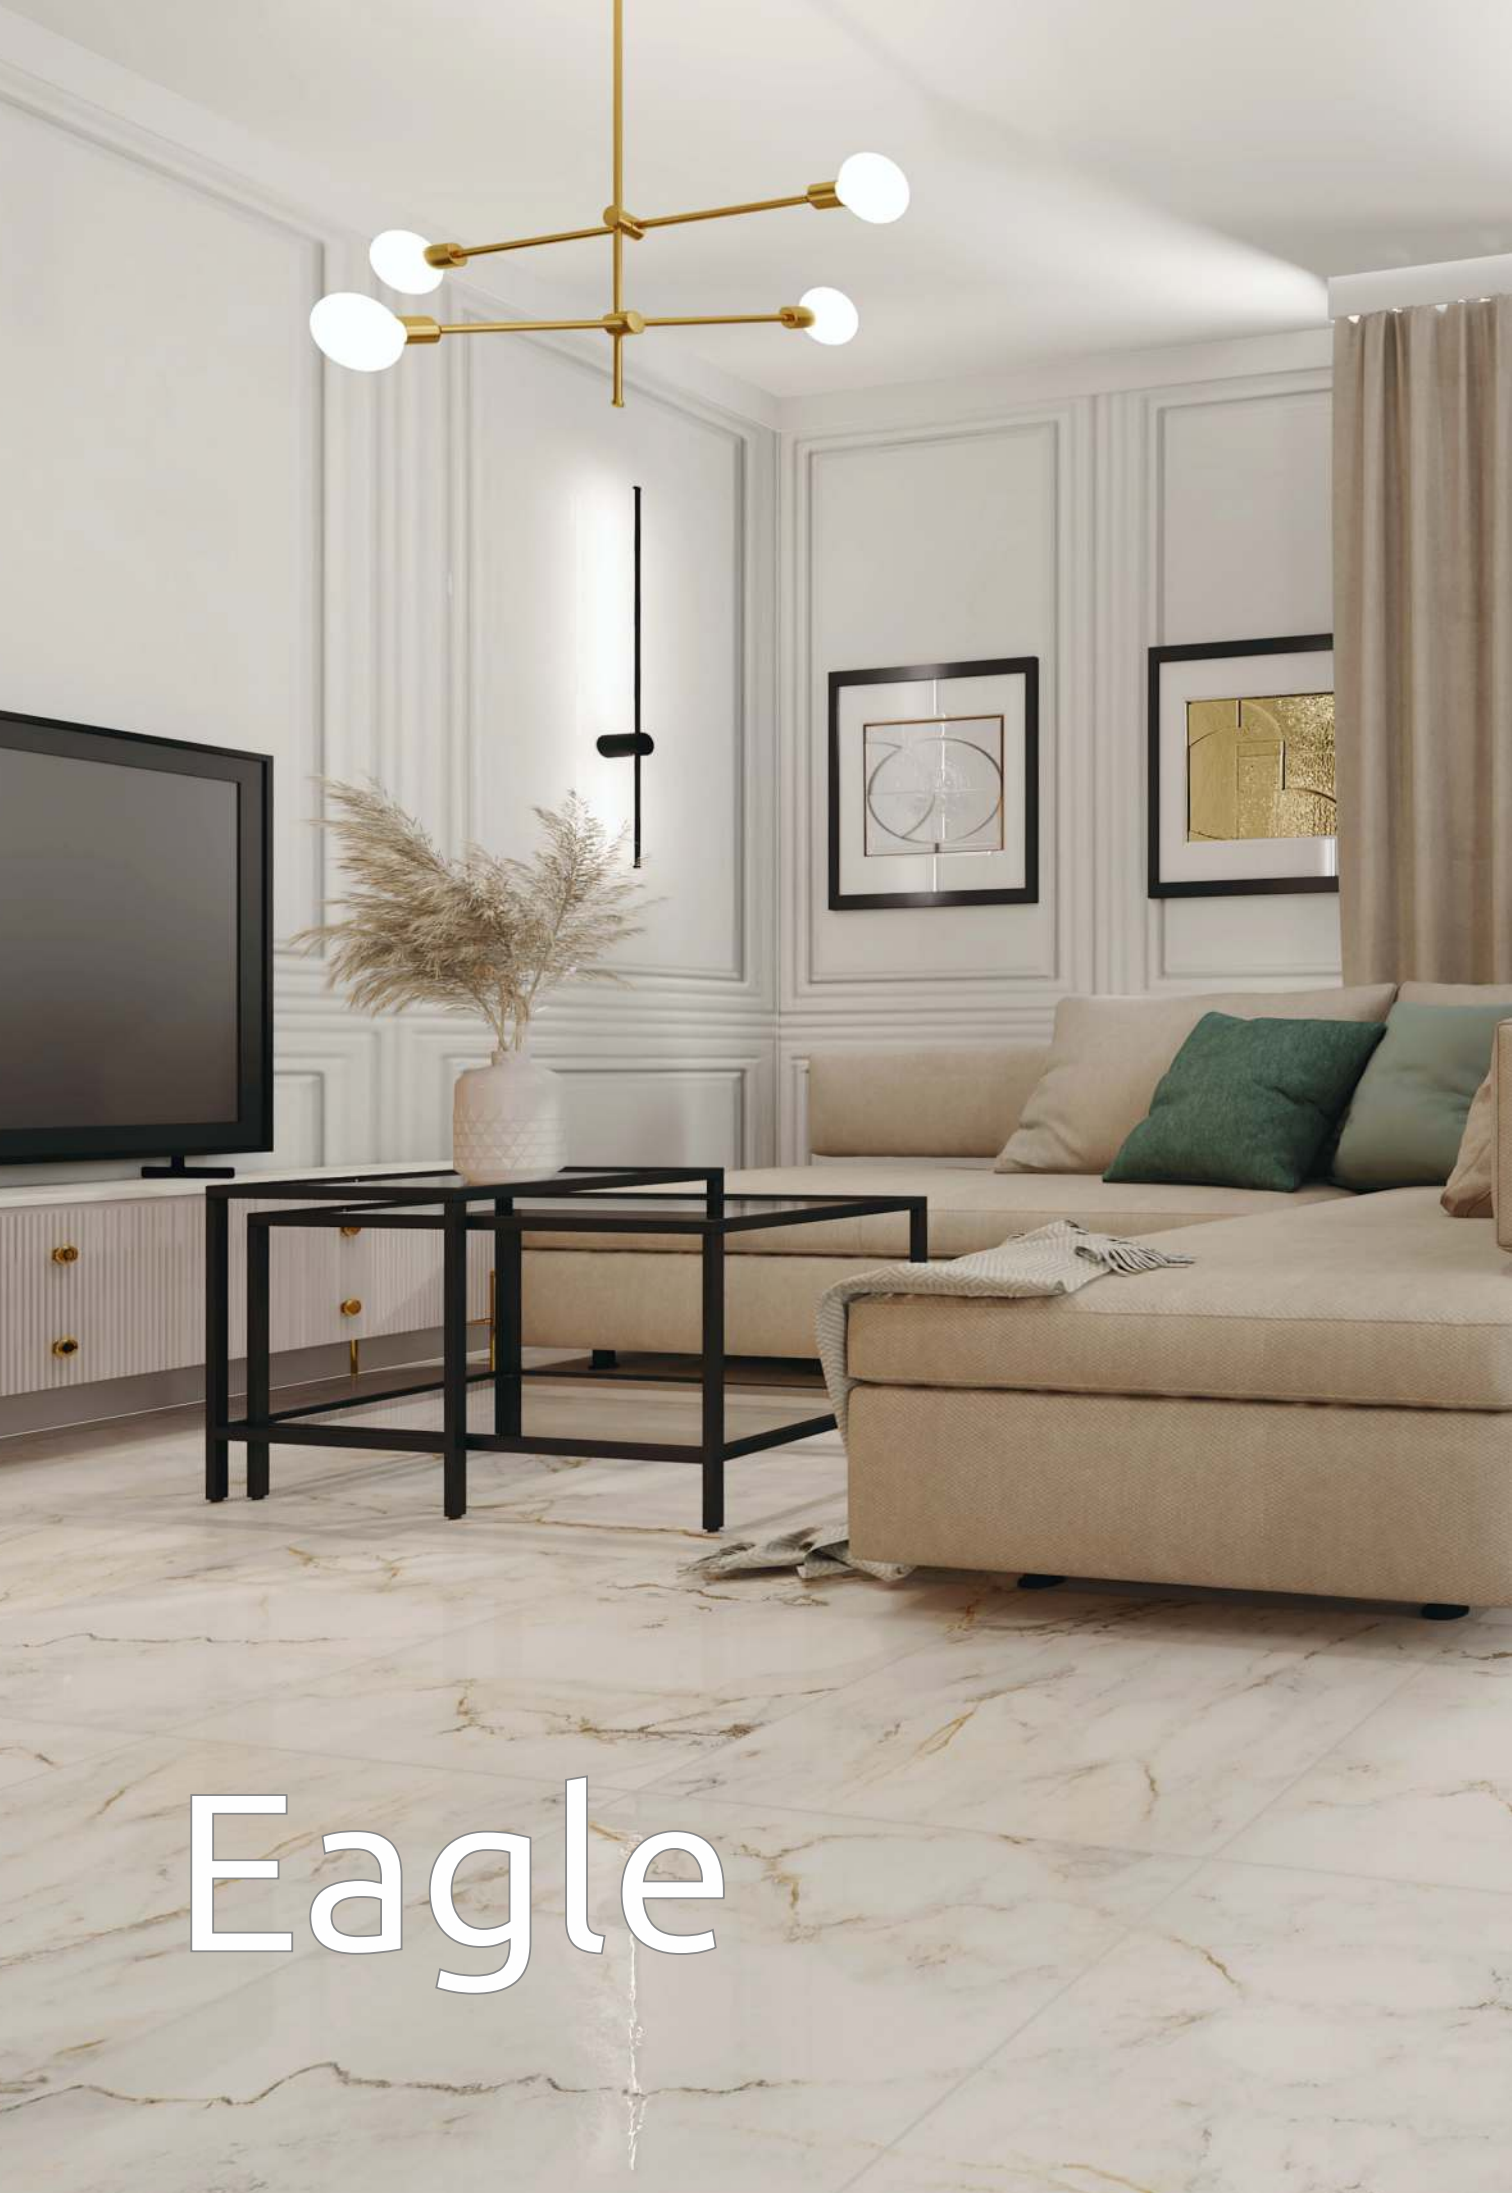

CLASSIC WOOD ALMOND 40x60cm
PD-SR-CW-0001 PEI III

Duomo

DUOMO BLANCO

DUOMO BLANCO
PD-ST-DU-0001

60x120 cm
PEI IV

Eagle

EAGLE GOLD
PD-LA-EA-0011

60x120 cm
PEI III