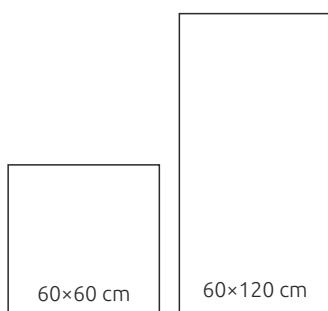

60×60 cm
PEI III

MALIBU GREY

MALIBU GREY
PD-KA-HA-0002

60×60 cm
PEI III

Prime Royal

PRIME / ROYAL VENUS BIANCO

PRIME VENUS BIANCO
TE-CE-PV-0001

60x60 cm
PEI III